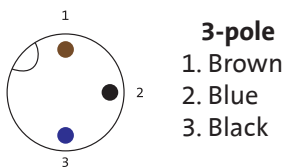

| PIN OUTS

Cable Type U03